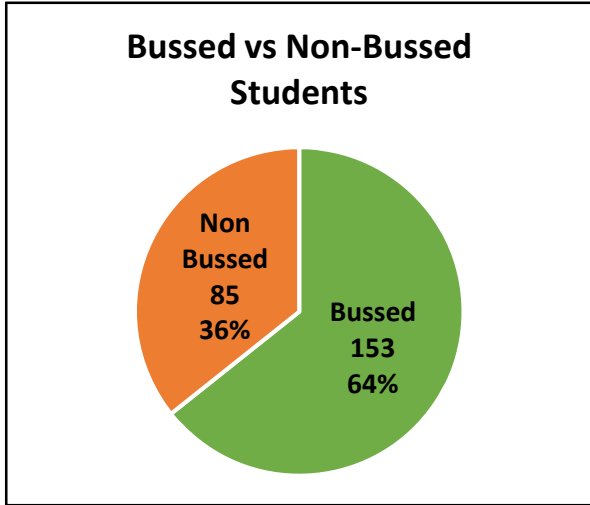

Bus routes may be shared with all or some of the following schools:
N/A

Bus & Operator List

VALLEY 613-735-6152

189D

1 vehicle total

*Statistics reported as of October 31, 2017.

ST. MARY'S TRANSPORTATION FACT SHEET