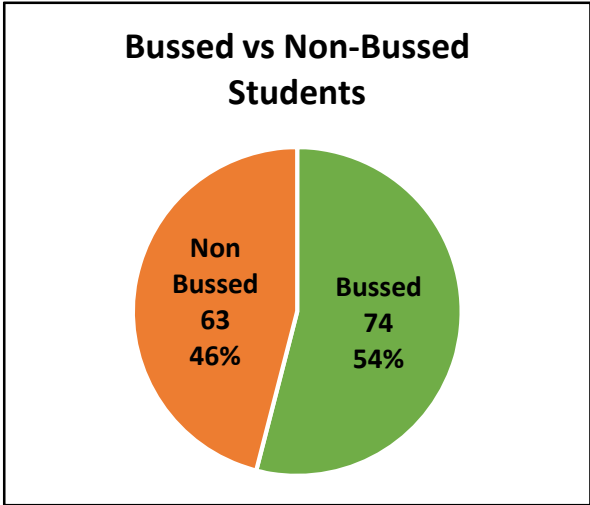

SAINT ANTHONY'S TRANSPORTATION FACT SHEET

RCJTC Contact Info	
RCJTC Email:	trans@onthebus.ca
RCJTC Tel:	613-732-8419
RCJTC Web:	www.onthebus.ca
Route Planner:	Sue Taylor
Weather Zone:	Zone 1