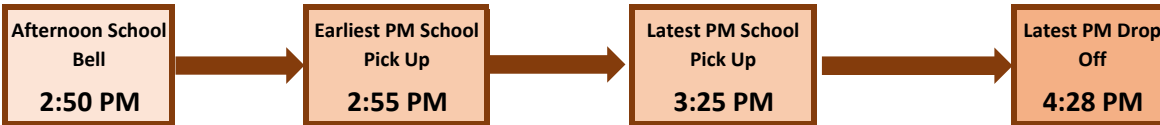

GEORGE VANIER TRANSPORTATION FACT SHEET

RCJTC Contact Info	
RCJTC Email:	trans@onthebus.ca
RCJTC Tel:	613-732-8419
RCJTC Web:	www.onthebus.ca
Route Planner:	Lino Degasperis
Weather Zone:	Zone 4

Quick Facts:			
Average Ride Time:	34.74 mins	Longest Ride Time:	97 mins
Average Ride Distance:	21.24 km	Longest Ride Distance:	59.35 km
Students with a Sitter:	3	Students with Joint Custody:	0
Walker Temp Seats:	0	Cross Boundary Temp Seats:	11