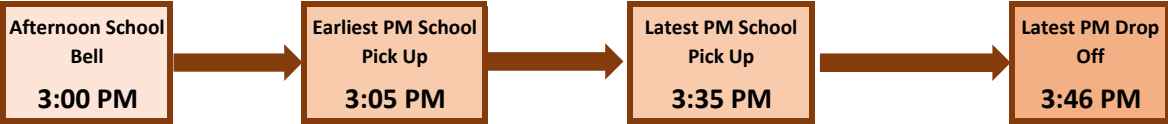

Quick Facts:			
Average Ride Time:	22.46 mins	Longest Ride Time:	50 mins
Average Ride Distance:	15.38 km	Longest Ride Distance:	31.61 km
Students with a Sitter:	20	Students with Joint Custody:	2
Walker Temp Seats:	6	Cross Boundary Temp Seats:	6

Bus routes may be shared with all or some of the following schools:
Killaloe PS

Bus & Operator List

- 122M RENFREW COUNTY BUS 613-432-3646
- 201M RENFREW COUNTY BUS 613-432-3646
- 455M MACMUNN 613-281-8655
- 457M MUSCLOW 613-332-3457
- 465M HOLLY 613-757-2730
- 805M HOLLY 613-757-2730
- 809MF MULLIN 613-625-2279
- 810M MUSCLOW 613-332-3457
- 812MF HOLLY 613-757-2730
- 819MF HOLLY 613-757-2730
- 823M HOLLY 613-757-2730
- 828MF HOLLY 613-757-2730

12 vehicles total

*Statistics reported as of October 31, 2017.