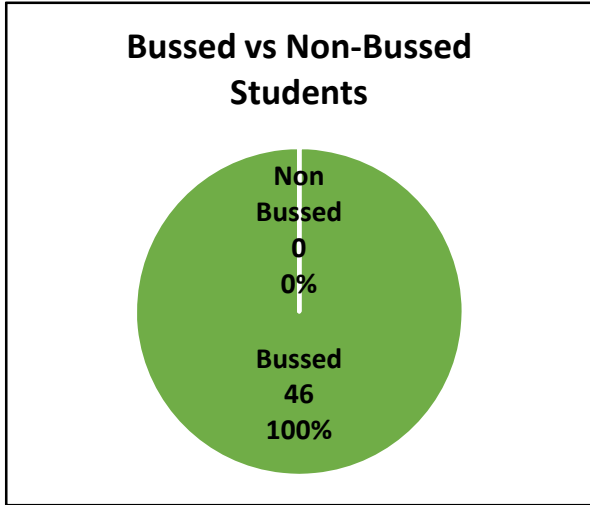

GEORGE VANIER TRANSPORTATION FACT SHEET

RCJTC Contact Info	
RCJTC Email:	trans@onthebus.ca
RCJTC Tel:	613-732-8419
RCJTC Web:	www.onthebus.ca
Route Planner:	Lino Degasperis
Weather Zone:	Zone 4

Quick Facts:			
Average Ride Time:	34.74 mins	Longest Ride Time:	97 mins
Average Ride Distance:	21.24 km	Longest Ride Distance:	59.35 km
Students with a Sitter:	3	Students with Joint Custody:	0
Walker Temp Seats:	0	Cross Boundary Temp Seats:	11