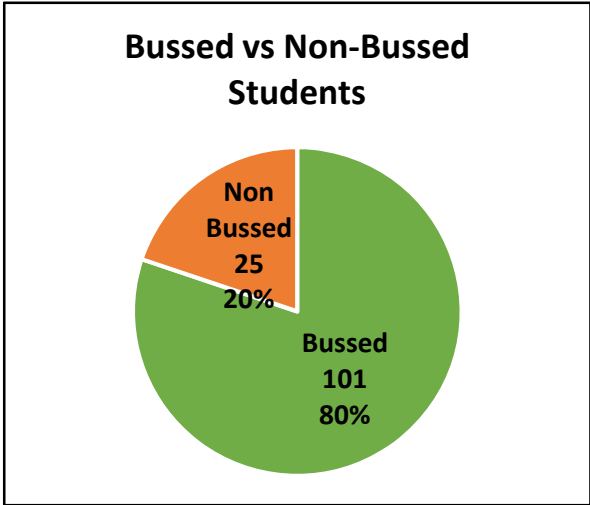

SAINT ANDREW'S TRANSPORTATION FACT SHEET

RCJTC Contact Info	
RCJTC Email:	trans@onthebus.ca
RCJTC Tel:	613-732-8419
RCJTC Web:	www.onthebus.ca
Route Planner:	Lino Degasperis
Weather Zone:	Zone 4