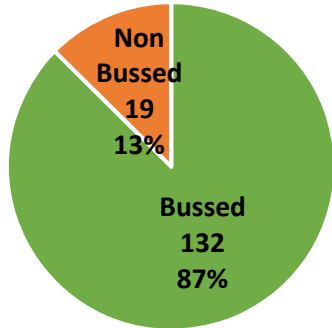

Bus routes may be shared with all or some of the following schools:
 Palmer Rapids PS

Bus & Operator List

102M
 174M
 463M
 604M

MUSCLOW 613-332-3457
 R&L BUS LINES 613-332-5202
 MANION 613-756-3676
 MJC 613-758-2101

4 vehicles total

*Statistics reported as of October 31, 2017.

JOHN BOSCO TRANSPORTATION FACT SHEET

Bussed vs Non-Bussed Students

RCJTC Contact Info	
RCJTC Email:	trans@onthebus.ca
RCJTC Tel:	613-732-8419
RCJTC Web:	www.onthebus.ca
Route Planner:	Lino Degasperis
Weather Zone:	Zone 4