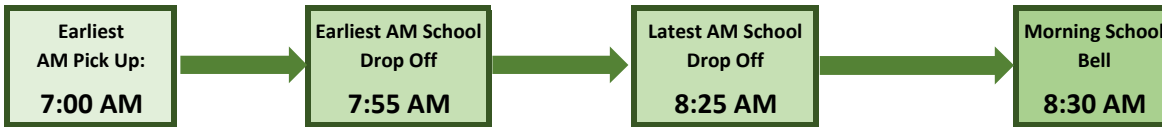

4 vehicles total

*Statistics reported as of October 31, 2017.

JOHN BOSCO TRANSPORTATION FACT SHEET

Bussed vs Non-Bussed Students

RCJTC Contact Info	
RCJTC Email:	trans@onthebus.ca
RCJTC Tel:	613-732-8419
RCJTC Web:	www.onthebus.ca
Route Planner:	Lino Degasperis
Weather Zone:	Zone 4