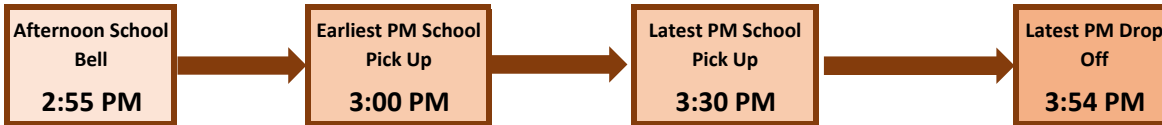

4 vehicles total

*Statistics reported as of October 31, 2017.

JOHN BOSCO TRANSPORTATION FACT SHEET

Bussed vs Non-Bussed Students

RCJTC Contact Info	
RCJTC Email:	trans@onthebus.ca
RCJTC Tel:	613-732-8419
RCJTC Web:	www.onthebus.ca
Route Planner:	Lino Degasperis
Weather Zone:	Zone 4