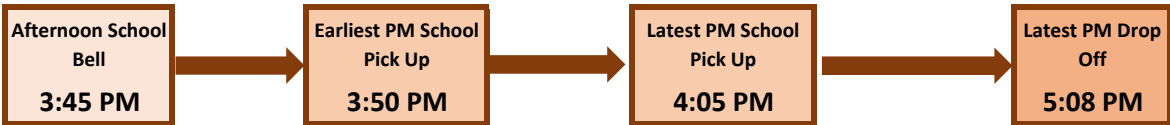

ST. JAMES TRANSPORTATION FACT SHEET

RCJTC Contact Info	
RCJTC Email:	trans@onthebus.ca
RCJTC Tel:	613-732-8419
RCJTC Web:	www.onthebus.ca
Route Planner:	Kim Clouthier
Weather Zone:	Zone 5

Quick Facts:			
Average Ride Time:	26 mins	Longest Ride Time:	79 mins
Average Ride Distance:	16.7 km	Longest Ride Distance:	42.71 km
Students with a Sitter:	20	Students with Joint Custody:	1
Walker Temp Seats:	0	Cross Boundary Temp Seats:	5