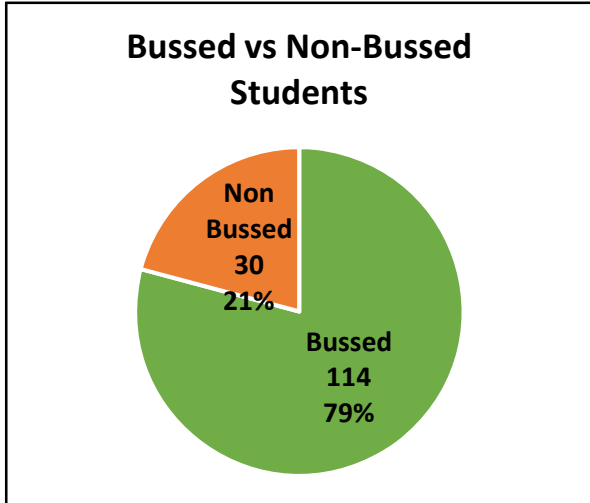

ST. MICHAEL'S TRANSPORTATION FACT SHEET

RCJTC Contact Info	
RCJTC Email:	trans@onthebus.ca
RCJTC Tel:	613-732-8419
RCJTC Web:	www.onthebus.ca
Route Planner:	Kim Clouthier
Weather Zone:	Zone 5