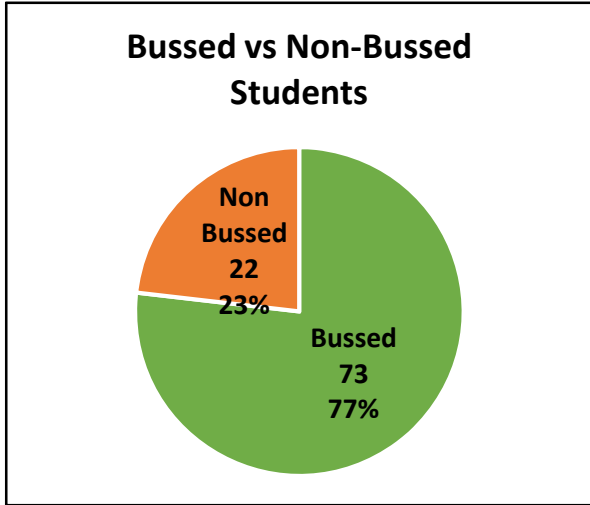

ST. JAMES TRANSPORTATION FACT SHEET

RCJTC Contact Info	
RCJTC Email:	trans@onthebus.ca
RCJTC Tel:	613-732-8419
RCJTC Web:	www.onthebus.ca
Route Planner:	Kim Clouthier
Weather Zone:	Zone 5

Quick Facts:			
Average Ride Time:	26 mins	Longest Ride Time:	79 mins
Average Ride Distance:	16.7 km	Longest Ride Distance:	42.71 km
Students with a Sitter:	20	Students with Joint Custody:	1
Walker Temp Seats:	0	Cross Boundary Temp Seats:	5