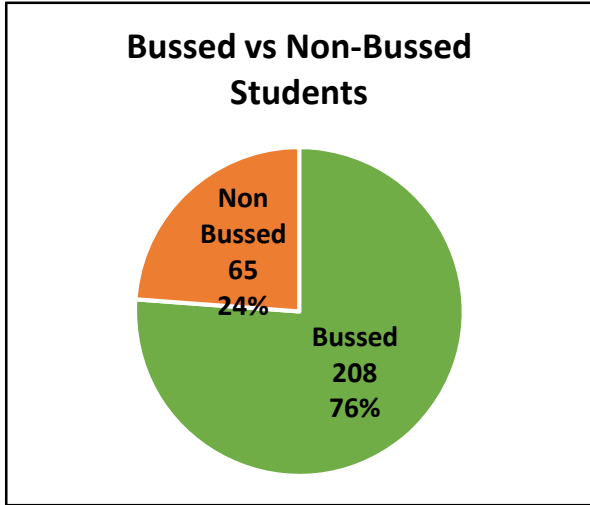

OUR LADY OF FATIMA SECONDARY TRANSPORTATION FACT SHEET

RCJTC Contact Info	
RCJTC Email:	trans@onthebus.ca
RCJTC Tel:	613-732-8419
RCJTC Web:	www.onthebus.ca
Route Planner:	Kim Clouthier
Weather Zone:	Zone 6