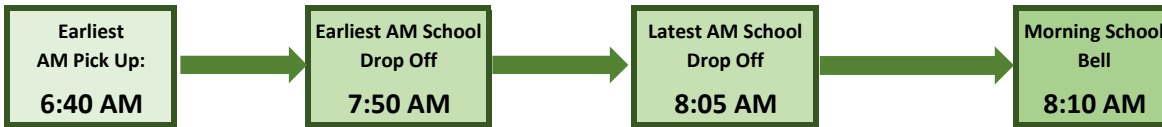

Quick Facts:			
Average Ride Time:	20.75 mins	Longest Ride Time:	83 mins
Average Ride Distance:	11.12 km	Longest Ride Distance:	73.57 km
Students with a Sitter:	67	Students with Joint Custody:	28
Walker Temp Seats:	9	Cross Boundary Temp Seats:	96

Bus routes may be shared with all or some of the following schools:
St. Joseph's HS, Renfrew Collegiate Institute

Bus & Operator List

- 101N RENFREW COUNTY BUS 613-623-9200
- 105N RENFREW COUNTY BUS 613-432-3646
- 111R RENFREW COUNTY BUS 613-432-3646
- 120R RENFREW COUNTY BUS 613-432-3646
- 127N RENFREW COUNTY BUS 613-623-9200
- 129R RENFREW COUNTY BUS 613-432-3646
- 144R RENFREW COUNTY BUS 613-432-3646
- 169R RENFREW COUNTY BUS 613-432-3646
- 173R RENFREW COUNTY BUS 613-432-3646
- 179R RENFREW COUNTY BUS 613-432-3646
- 184R RENFREW COUNTY BUS 613-432-3646
- 187R RENFREW COUNTY BUS 613-432-3646
- 195R RENFREW COUNTY BUS 613-432-3646
- 198R RENFREW COUNTY BUS 613-432-3646
- 202R RENFREW COUNTY BUS 613-432-3646
- 206R RENFREW COUNTY BUS 613-432-3646
- 208R RENFREW COUNTY BUS 613-432-3646
- 212R RENFREW COUNTY BUS 613-432-3646
- 217R RENFREW COUNTY BUS 613-432-3646
- 454R RENFREW COUNTY BUS 613-432-3646
- 461R RENFREW COUNTY BUS 613-432-3646
- 467R RENFREW COUNTY BUS 613-432-3646
- 468R RENFREW COUNTY BUS 613-432-3646
- 471R RENFREW COUNTY BUS 613-432-3646
- 606R RENFREW COUNTY BUS 613-432-3646
- 815R RENFREW COUNTY BUS 613-432-3646
- 818R RENFREW COUNTY BUS 613-432-3646

27 vehicles total

*Statistics reported as of October 31, 2017.