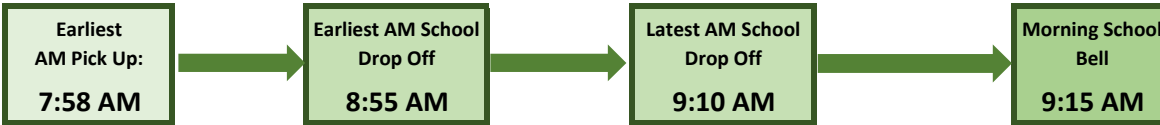

Quick Facts:			
Average Ride Time:	27.54 mins	Longest Ride Time:	84 mins
Average Ride Distance:	13.4 km	Longest Ride Distance:	53.98 km
Students with a Sitter:	73	Students with Joint Custody:	28
Walker Temp Seats:	12	Cross Boundary Temp Seats:	39

Bus routes may be shared with all or some of the following schools:
Central Public School, Queen Elizabeth PS

Bus & Operator List

105N	RENFREW COUNTY BUS 613-432-3646
111R	RENFREW COUNTY BUS 613-432-3646
120R	RENFREW COUNTY BUS 613-432-3646
169R	RENFREW COUNTY BUS 613-432-3646
173R	RENFREW COUNTY BUS 613-432-3646
179R	RENFREW COUNTY BUS 613-432-3646
184R	RENFREW COUNTY BUS 613-432-3646
187R	RENFREW COUNTY BUS 613-432-3646
454R	RENFREW COUNTY BUS 613-432-3646
752R	RENFREW COUNTY BUS 613-432-3646
754R	RENFREW COUNTY BUS 613-432-3646
857R INV	Sunshine Coach 613-432-2134

12 vehicles total

*Statistics reported as of October 31, 2017.