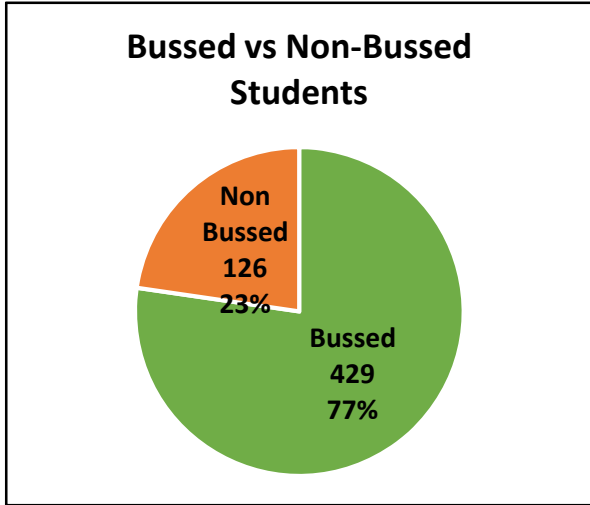

ST. JOSEPH'S HS (RENFREW) TRANSPORTATION FACT SHEET

RCJTC Contact Info	
RCJTC Email:	trans@onthebus.ca
RCJTC Tel:	613-732-8419
RCJTC Web:	www.onthebus.ca
Route Planner:	Kim Clouthier
Weather Zone:	Zone 6