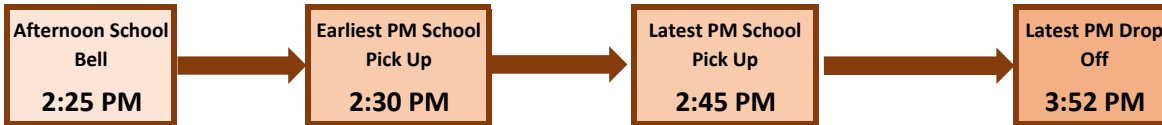

Quick Facts:			
Average Ride Time:	20.75 mins	Longest Ride Time:	83 mins
Average Ride Distance:	11.12 km	Longest Ride Distance:	73.57 km
Students with a Sitter:	67	Students with Joint Custody:	28
Walker Temp Seats:	9	Cross Boundary Temp Seats:	96

Bus routes may be shared with all or some of the following schools:
St. Joseph's HS, Renfrew Collegiate Institute

Bus & Operator List

- 101N RENFREW COUNTY BUS 613-623-9200
- 105N RENFREW COUNTY BUS 613-432-3646
- 111R RENFREW COUNTY BUS 613-432-3646
- 120R RENFREW COUNTY BUS 613-432-3646
- 127N RENFREW COUNTY BUS 613-623-9200
- 129R RENFREW COUNTY BUS 613-432-3646
- 144R RENFREW COUNTY BUS 613-432-3646
- 169R RENFREW COUNTY BUS 613-432-3646
- 173R RENFREW COUNTY BUS 613-432-3646
- 179R RENFREW COUNTY BUS 613-432-3646
- 184R RENFREW COUNTY BUS 613-432-3646
- 187R RENFREW COUNTY BUS 613-432-3646
- 195R RENFREW COUNTY BUS 613-432-3646
- 198R RENFREW COUNTY BUS 613-432-3646
- 202R RENFREW COUNTY BUS 613-432-3646
- 206R RENFREW COUNTY BUS 613-432-3646
- 208R RENFREW COUNTY BUS 613-432-3646
- 212R RENFREW COUNTY BUS 613-432-3646
- 217R RENFREW COUNTY BUS 613-432-3646
- 454R RENFREW COUNTY BUS 613-432-3646
- 461R RENFREW COUNTY BUS 613-432-3646
- 467R RENFREW COUNTY BUS 613-432-3646
- 468R RENFREW COUNTY BUS 613-432-3646
- 471R RENFREW COUNTY BUS 613-432-3646
- 606R RENFREW COUNTY BUS 613-432-3646
- 815R RENFREW COUNTY BUS 613-432-3646
- 818R RENFREW COUNTY BUS 613-432-3646

27 vehicles total

*Statistics reported as of October 31, 2017.