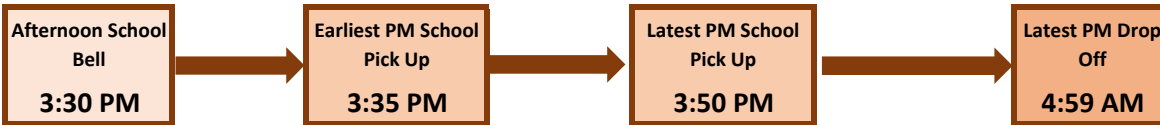

Quick Facts:			
Average Ride Time:	27.54 mins	Longest Ride Time:	84 mins
Average Ride Distance:	13.4 km	Longest Ride Distance:	53.98 km
Students with a Sitter:	73	Students with Joint Custody:	28
Walker Temp Seats:	12	Cross Boundary Temp Seats:	39

Bus routes may be shared with all or some of the following schools:
Central Public School, Queen Elizabeth PS

Bus & Operator List

105N	RENFREW COUNTY BUS 613-432-3646
111R	RENFREW COUNTY BUS 613-432-3646
120R	RENFREW COUNTY BUS 613-432-3646
169R	RENFREW COUNTY BUS 613-432-3646
173R	RENFREW COUNTY BUS 613-432-3646
179R	RENFREW COUNTY BUS 613-432-3646
184R	RENFREW COUNTY BUS 613-432-3646
187R	RENFREW COUNTY BUS 613-432-3646
454R	RENFREW COUNTY BUS 613-432-3646
752R	RENFREW COUNTY BUS 613-432-3646
754R	RENFREW COUNTY BUS 613-432-3646
857R INV	Sunshine Coach 613-432-2134

12 vehicles total

*Statistics reported as of October 31, 2017.