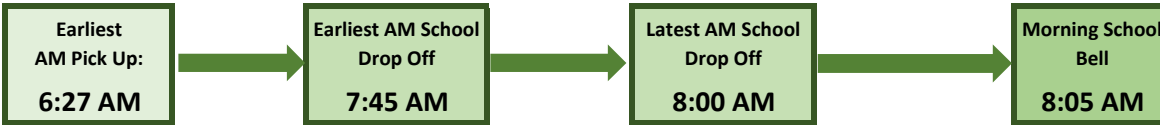

Bus routes may be shared with all or some of the following schools:
N/A

4 vehicles total

*Statistics reported as of October 31, 2017.

ST. JOSEPH'S HS (RENFREW) TRANSPORTATION FACT SHEET

RCJTC Contact Info	
RCJTC Email:	trans@onthebus.ca
RCJTC Tel:	613-732-8419
RCJTC Web:	www.onthebus.ca
Route Planner:	Kim Clouthier
Weather Zone:	Zone 6