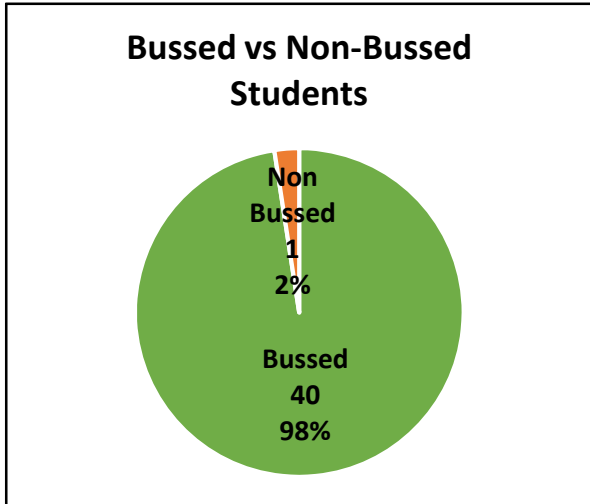

ST. JOSEPH'S (CALABOGIE) TRANSPORTATION FACT SHEET

RCJTC Contact Info	
RCJTC Email:	trans@onthebus.ca
RCJTC Tel:	613-732-8419
RCJTC Web:	www.onthebus.ca
Route Planner:	Kim Clouthier
Weather Zone:	Zone 6

Bus & Operator List

- 144R RENFREW COUNTY BUS 613-432-3646
- 467R RENFREW COUNTY BUS 613-432-3646
- 468R RENFREW COUNTY BUS 613-432-3646
- 827R RENFREW COUNTY BUS 613-432-3646