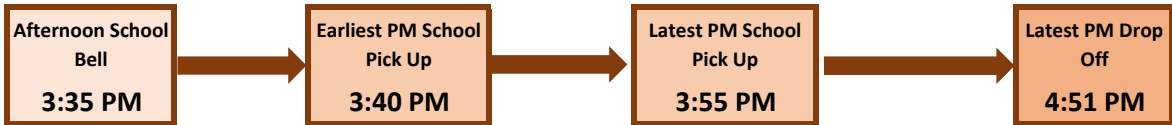

Quick Facts:			
Average Ride Time:	19 mins	Longest Ride Time:	58 mins
Average Ride Distance:	14.25 km	Longest Ride Distance:	54.85 km
Students with a Sitter:	4	Students with Joint Custody:	1
Walker Temp Seats:	1	Cross Boundary Temp Seats:	7

Bus routes may be shared with all or some of the following schools:
N/A

4 vehicles total

*Statistics reported as of October 31, 2017.