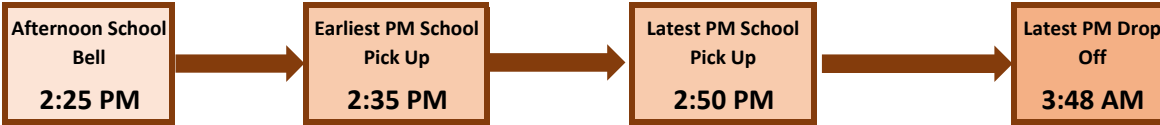

Bus routes may be shared with all or some of the following schools:
N/A

4 vehicles total

*Statistics reported as of October 31, 2017.

ST. JOSEPH'S HS (RENFREW) TRANSPORTATION FACT SHEET

RCJTC Contact Info	
RCJTC Email:	trans@onthebus.ca
RCJTC Tel:	613-732-8419
RCJTC Web:	www.onthebus.ca
Route Planner:	Kim Clouthier
Weather Zone:	Zone 6