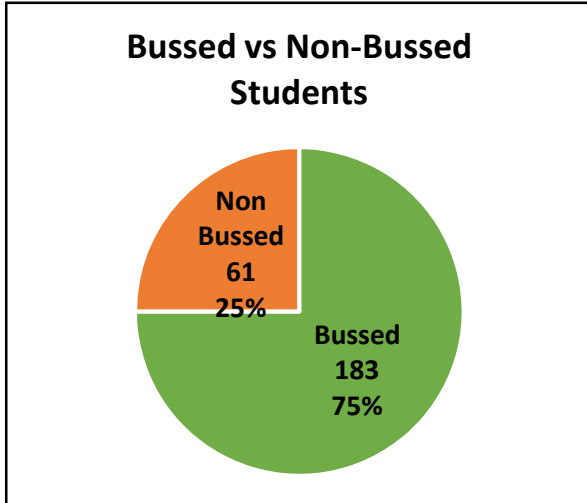

ST. THOMAS THE APOSTLE TRANSPORTATION FACT SHEET

RCJTC Contact Info	
RCJTC Email:	trans@onthebus.ca
RCJTC Tel:	613-732-8419
RCJTC Web:	www.onthebus.ca
Route Planner:	Kim Clouthier
Weather Zone:	Zone 6