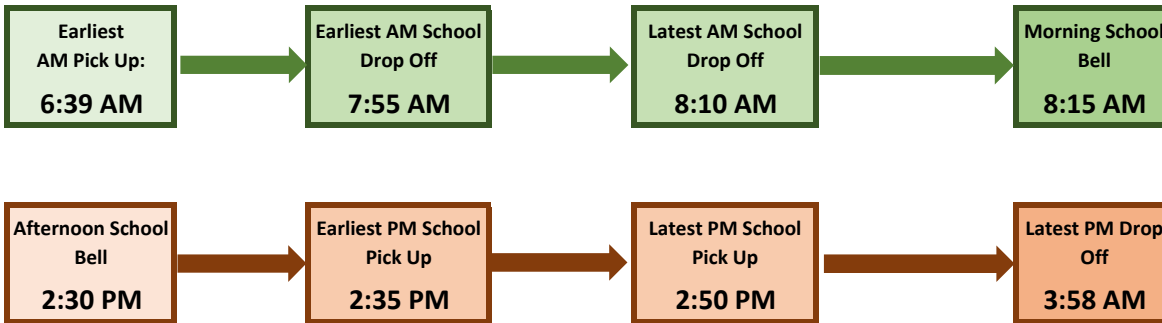

Quick Facts:			
Average Ride Time:	22.41 mins	Longest Ride Time:	85 mins
Average Ride Distance:	9.75 km	Longest Ride Distance:	49.34 km
Students with a Sitter:	62	Students with Joint Custody:	30
Walker Temp Seats:	18	Cross Boundary Temp Seats:	11

Bus routes may be shared with all or some of the following schools:
Arnprior DHS, Walter Zadow PS

Bus & Operator List

- 103A RENFREW COUNTY BUS 613-623-9200
- 105N RENFREW COUNTY BUS 613-432-3646
- 107A RENFREW COUNTY BUS 613-623-9200
- 108A RENFREW COUNTY BUS 613-623-9200
- 109A RENFREW COUNTY BUS 613-623-9200
- 110A RENFREW COUNTY BUS 613-623-9200
- 119A RENFREW COUNTY BUS 613-623-9200
- 121A RENFREW COUNTY BUS 613-623-9200
- 123A RENFREW COUNTY BUS 613-623-9200
- 124A RENFREW COUNTY BUS 613-623-9200
- 125A RENFREW COUNTY BUS 613-623-9200
- 126A RENFREW COUNTY BUS 613-623-9200
- 127N RENFREW COUNTY BUS 613-623-9200
- 132A RENFREW COUNTY BUS 613-623-9200
- 137A RENFREW COUNTY BUS 613-623-9200
- 198R RENFREW COUNTY BUS 613-432-3646
- 205A RENFREW COUNTY BUS 613-623-9200
- 211A RENFREW COUNTY BUS 613-623-9200
- 216A RENFREW COUNTY BUS 613-623-9200
- 220A RENFREW COUNTY BUS 613-623-9200
- 222A RENFREW COUNTY BUS 613-623-9200
- 751A RENFREW COUNTY BUS 613-623-9200
- 829A RENFREW COUNTY BUS 613-623-9200

23 vehicles total

*Statistics reported as of October 31, 2017.