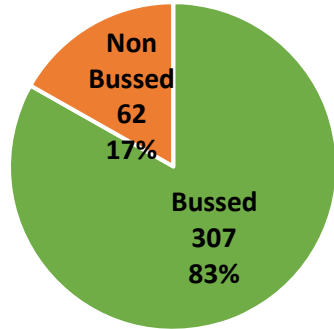

MADWASKA VALLEY DHS TRANSPORTATION FACT SHEET

Bussed vs Non-Bussed Students

RCJTC Contact Info	
RCJTC Email:	trans@onthebus.ca
RCJTC Tel:	613-732-8419
RCJTC Web:	www.onthebus.ca
Route Planner:	Lino DeGasperis
Weather Zone:	Zone 4