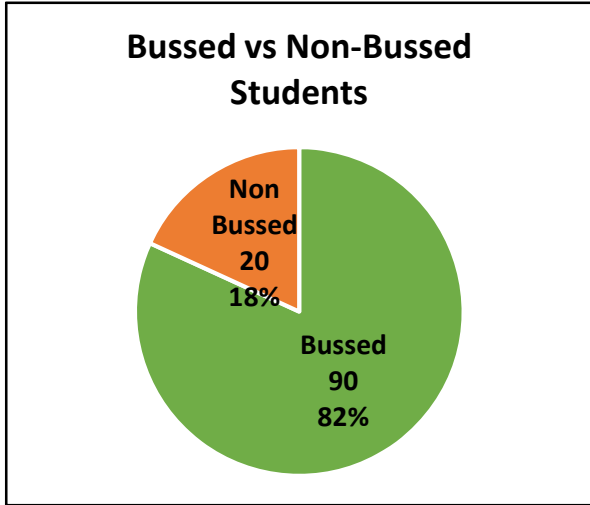

KILLALOE PS TRANSPORTATION FACT SHEET

RCJTC Contact Info	
RCJTC Email:	trans@onthebus.ca
RCJTC Tel:	613-732-8419
RCJTC Web:	www.onthebus.ca
Route Planner:	Lino DeGasperis
Weather Zone:	Zone 4