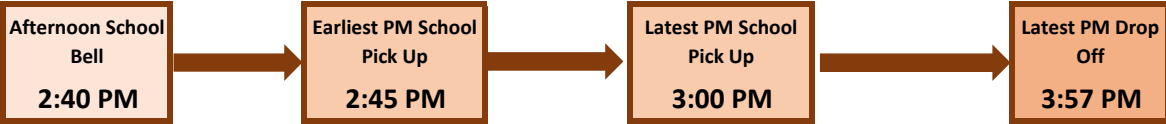

Quick Facts:			
Average Ride Time:	26.17 mins	Longest Ride Time:	72 mins
Average Ride Distance:	14.37 km	Longest Ride Distance:	41.57 km
Students with a Sitter:	10	Students with Joint Custody:	3
Walker Temp Seats:	0	Cross Boundary Temp Seats:	9

Bus routes may be shared with all or some of the following schools:
St. John Bosco CS, Madawaska Valley DHS

Bus & Operator List

- 131M MANION 613-756-3676
- 133M MANION 613-756-3676
- 134M MANION 613-756-3676
- 135M MANION 613-756-3676
- 136M MANION 613-756-3676
- 138M VALLEY 613-735-6152
- 140M MJC 613-758-2101
- 141M R&L BUS LINES 613-332-5202
- 148M MUSCLOW 613-332-3457
- 150MF R&L BUS LINES 613-332-5202
- 151M MUSCLOW 613-332-3457
- 224M VALLEY 613-735-6152
- 451M MUSCLOW 613-332-3457
- 456M MUSCLOW 613-332-3457
- 459M MUSCLOW 613-332-3457
- 466M MUSCLOW 613-332-3457
- 470MF MUSCLOW 613-332-3457
- 813M CON MUSCLOW 613-332-3457

18 vehicles total

*Statistics reported as of October 31, 2017.