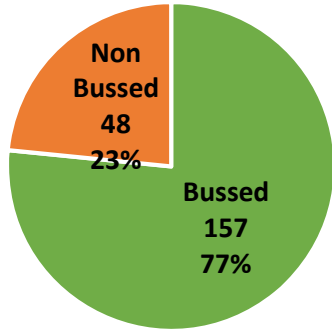

CENTRAL PS TRANSPORTATION FACT SHEET

Bussed vs Non-Bussed Students

RCJTC Contact Info	
RCJTC Email:	trans@onthebus.ca
RCJTC Tel:	613-732-8419
RCJTC Web:	www.onthebus.ca
Route Planner:	Kim Clouthier
Weather Zone:	Zone 6