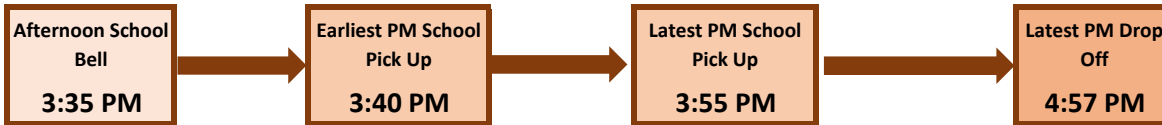

6 vehicles total

*Statistics reported as of October 31, 2017.

CENTRAL PS TRANSPORTATION FACT SHEET

Bussed vs Non-Bussed Students

| RCJTC Contact Info | |
|--------------------|--|
| RCJTC Email: | trans@onthebus.ca |
| RCJTC Tel: | 613-732-8419 |
| RCJTC Web: | www.onthebus.ca |
| Route Planner: | Kim Clouthier |
| Weather Zone: | Zone 6 |