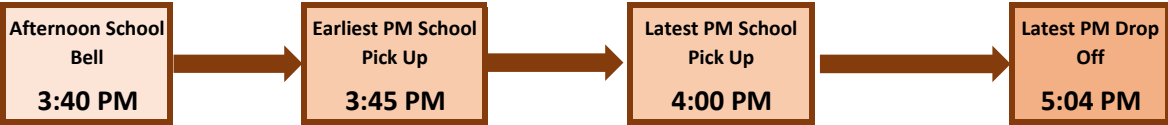

Quick Facts:			
Average Ride Time:	26.27 mins	Longest Ride Time:	78 mins
Average Ride Distance:	12.4 km	Longest Ride Distance:	62.04 km
Students with a Sitter:	54	Students with Joint Custody:	15
Walker Temp Seats:	20	Cross Boundary Temp Seats:	42

Bus routes may be shared with all or some of the following schools:
Central Public School, Our Lady of Fatima CS

Bus & Operator List

- 105N RENFREW COUNTY BUS 613-432-3646
- 120R RENFREW COUNTY BUS 613-432-3646
- 173R RENFREW COUNTY BUS 613-432-3646
- 179R RENFREW COUNTY BUS 613-432-3646
- 184R RENFREW COUNTY BUS 613-432-3646
- 187R RENFREW COUNTY BUS 613-432-3646
- 464R RENFREW COUNTY BUS 613-432-3646
- 754R RENFREW COUNTY BUS 613-432-3646
- 818R RENFREW COUNTY BUS 613-432-3646
- 821R RENFREW COUNTY BUS 613-432-3646
- 822R RENFREW COUNTY BUS 613-432-3646
- 833R RENFREW COUNTY BUS 613-432-3646
- 917R INV VINCENTS T 613-432-2921
- 918R INV VINCENTS T 613-432-2921

14 vehicles total

*Statistics reported as of October 31, 2017.