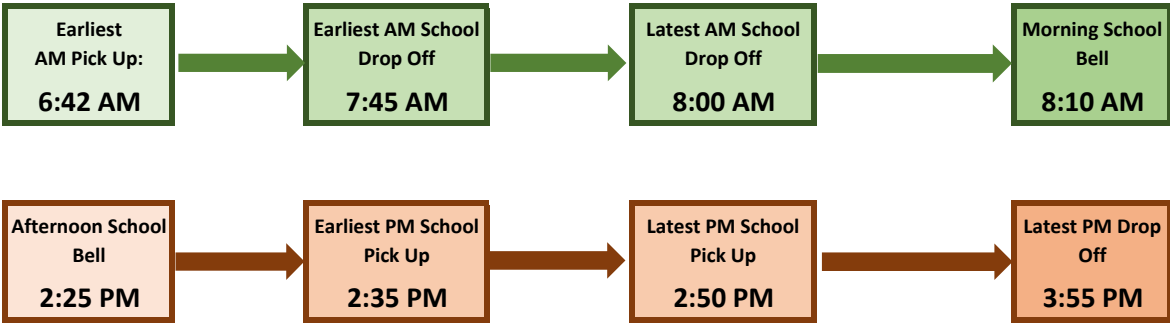

Quick Facts:			
Average Ride Time:	31.74 mins	Longest Ride Time:	73 mins
Average Ride Distance:	20.13 km	Longest Ride Distance:	79 km
Students with a Sitter:	10	Students with Joint Custody:	31
Walker Temp Seats:	10	Cross Boundary Temp Seats:	23

Bus routes may be shared with all or some of the following schools:
St. Joseph's Catholic HS, St. Thomas the Apostle CS

Bus & Operator List

101N	RENFREW COUNTY BUS 613-623-9200
111R	RENFREW COUNTY BUS 613-432-3646
120R	RENFREW COUNTY BUS 613-432-3646
129R	RENFREW COUNTY BUS 613-432-3646
144R	RENFREW COUNTY BUS 613-432-3646
169R	RENFREW COUNTY BUS 613-432-3646
173R	RENFREW COUNTY BUS 613-432-3646
179R	RENFREW COUNTY BUS 613-432-3646
184R	RENFREW COUNTY BUS 613-432-3646
187R	RENFREW COUNTY BUS 613-432-3646
198R	RENFREW COUNTY BUS 613-432-3646
202R	RENFREW COUNTY BUS 613-432-3646
206R	RENFREW COUNTY BUS 613-432-3646
208R	RENFREW COUNTY BUS 613-432-3646
212R	RENFREW COUNTY BUS 613-432-3646
217R	RENFREW COUNTY BUS 613-432-3646
454R	RENFREW COUNTY BUS 613-432-3646
461R	RENFREW COUNTY BUS 613-432-3646
467R	RENFREW COUNTY BUS 613-432-3646
468R	RENFREW COUNTY BUS 613-432-3646
606R	RENFREW COUNTY BUS 613-432-3646
752R	RENFREW COUNTY BUS 613-432-3646
806G	RENFREW COUNTY BUS 613-432-3646
818R	RENFREW COUNTY BUS 613-432-3646
827R	RENFREW COUNTY BUS 613-432-3646
833R	RENFREW COUNTY BUS 613-432-3646
851R INV	Sunshine Coach 613-432-2134
853R INV	Sunshine Coach 613-432-2134
859R INV	Sunshine Coach 613-432-2134
913R INV	VINCENTS T 613-432-2921
916R INV	VINCENTS T 613-432-2921

31 vehicles total

*Statistics reported as of October 31, 2017.