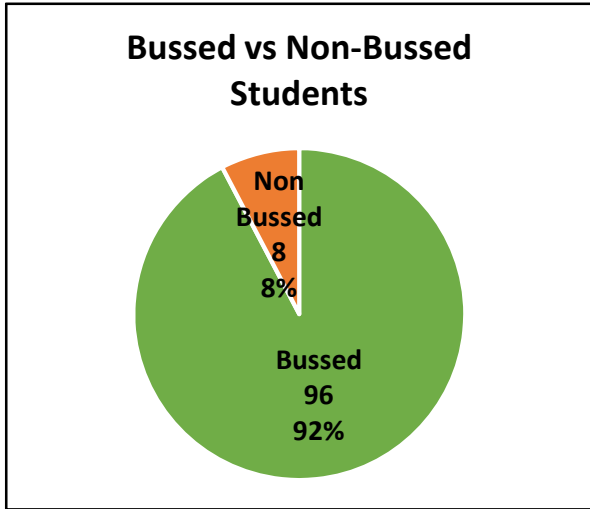

ADMASTON PS TRANSPORTATION FACT SHEET

RCJTC Contact Info	
RCJTC Email:	trans@onthebus.ca
RCJTC Tel:	613-732-8419
RCJTC Web:	www.onthebus.ca
Route Planner:	Kim Clouthier
Weather Zone:	Zone 6