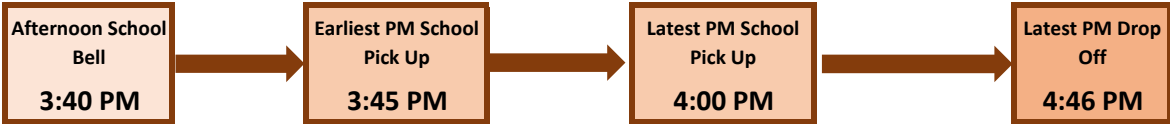

ADMASTON PS TRANSPORTATION FACT SHEET

| RCJTC Contact Info | |
|--------------------|--|
| RCJTC Email: | trans@onthebus.ca |
| RCJTC Tel: | 613-732-8419 |
| RCJTC Web: | www.onthebus.ca |
| Route Planner: | Kim Clouthier |
| Weather Zone: | Zone 6 |