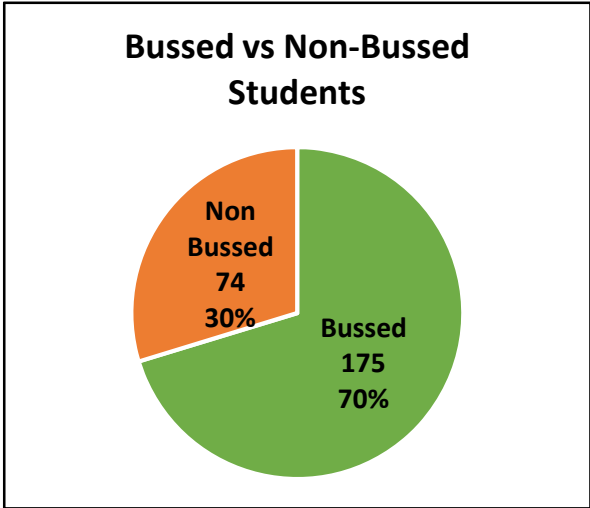

QUEEN ELIZABETH PS TRANSPORTATION FACT SHEET

RCJTC Contact Info	
RCJTC Email:	trans@onthebus.ca
RCJTC Tel:	613-732-8419
RCJTC Web:	www.onthebus.ca
Route Planner:	Kim Clouthier
Weather Zone:	Zone 6