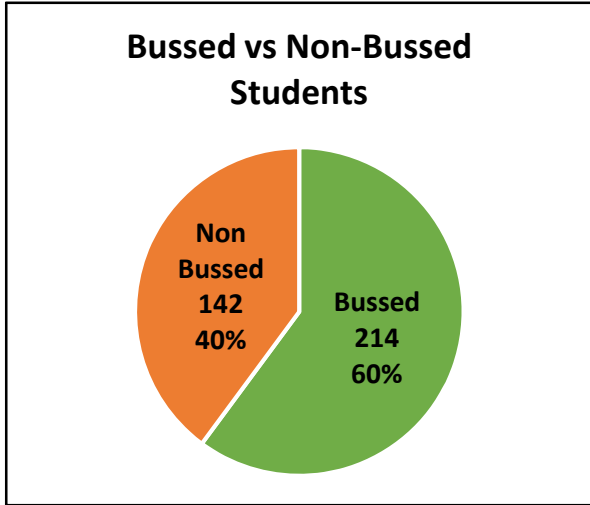

RENFREW COLLEGIATE INSTITUTE TRANSPORTATION FACT SHEET

RCJTC Contact Info	
RCJTC Email:	trans@onthebus.ca
RCJTC Tel:	613-732-8419
RCJTC Web:	www.onthebus.ca
Route Planner:	Kim Clouthier
Weather Zone:	Zone 6