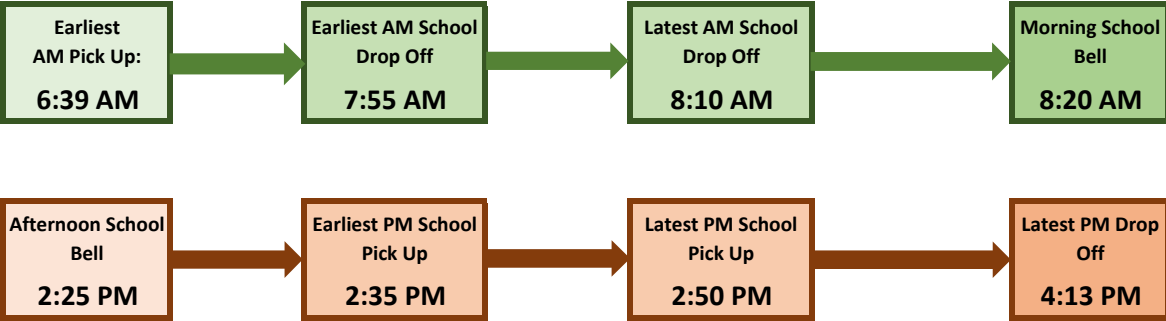

Quick Facts:			
Average Ride Time:	32 mins	Longest Ride Time:	99 mins
Average Ride Distance:	17 km	Longest Ride Distance:	69 km
Students with a Sitter:	5	Students with Joint Custody:	42
Walker Temp Seats:	11	Cross Boundary Temp Seats:	16

Bus routes may be shared with all or some of the following schools:
St. Joseph's CS (Arnprior), Walter Zadow PS

Bus & Operator List

- 103A RENFREW COUNTY BUS 613-623-9200
- 105N RENFREW COUNTY BUS 613-432-3646
- 107A RENFREW COUNTY BUS 613-623-9200
- 108A RENFREW COUNTY BUS 613-623-9200
- 109A RENFREW COUNTY BUS 613-623-9200
- 110A RENFREW COUNTY BUS 613-623-9200
- 119A RENFREW COUNTY BUS 613-623-9200
- 121A RENFREW COUNTY BUS 613-623-9200
- 123A RENFREW COUNTY BUS 613-623-9200
- 124A RENFREW COUNTY BUS 613-623-9200
- 125A RENFREW COUNTY BUS 613-623-9200
- 126A RENFREW COUNTY BUS 613-623-9200
- 127N RENFREW COUNTY BUS 613-623-9200
- 132A RENFREW COUNTY BUS 613-623-9200
- 137A RENFREW COUNTY BUS 613-623-9200
- 198R RENFREW COUNTY BUS 613-432-3646
- 205A RENFREW COUNTY BUS 613-623-9200
- 211A RENFREW COUNTY BUS 613-623-9200
- 216A RENFREW COUNTY BUS 613-623-9200
- 220A RENFREW COUNTY BUS 613-623-9200
- 222A RENFREW COUNTY BUS 613-623-9200
- 751A RENFREW COUNTY BUS 613-623-9200
- 802A RENFREW COUNTY BUS 613-623-9200

23 vehicles total

*Information reported as of October 31, 2017.