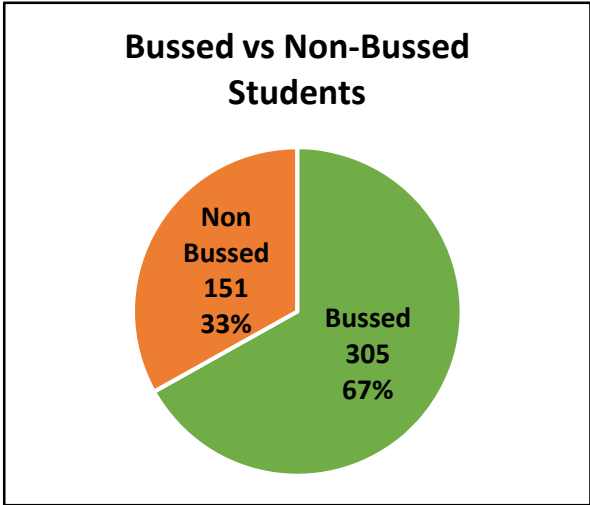

WALTER ZADOW PS TRANSPORTATION FACT SHEET

RCJTC Contact Info	
RCJTC Email:	trans@onthebus.ca
RCJTC Tel:	613-732-8419
RCJTC Web:	www.onthebus.ca
Route Planner:	Kim Clouthier
Weather Zone:	Zone 7