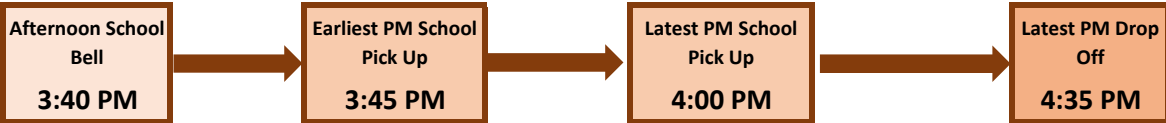

Quick Facts:			
Average Ride Time:	15 mins	Longest Ride Time:	43 mins
Average Ride Distance:	6 km	Longest Ride Distance:	20 km
Students with a Sitter:	39	Students with Joint Custody:	18
Walker Temp Seats:	13	Cross Boundary Temp Seats:	35

Bus routes may be shared with all or some of the following schools:
St. John XXIII CS

Bus & Operator List

- 101N RENFREW COUNTY BUS 613-623-9200
- 103A RENFREW COUNTY BUS 613-623-9200
- 108A RENFREW COUNTY BUS 613-623-9200
- 109A RENFREW COUNTY BUS 613-623-9200
- 110A RENFREW COUNTY BUS 613-623-9200
- 119A RENFREW COUNTY BUS 613-623-9200
- 751A RENFREW COUNTY BUS 613-623-9200
- 802A RENFREW COUNTY BUS 613-623-9200

8 vehicles total

*Statistics reported as of October 31, 2017.