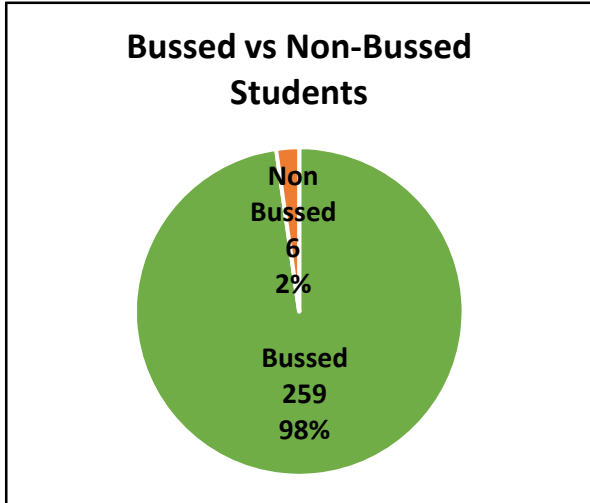

MCNAB PS TRANSPORTATION FACT SHEET

RCJTC Contact Info	
RCJTC Email:	trans@onthebus.ca
RCJTC Tel:	613-732-8419
RCJTC Web:	www.onthebus.ca
Route Planner:	Kim Clouthier
Weather Zone:	Zone 7