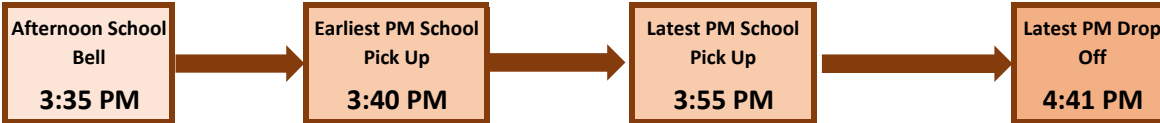

Quick Facts:			
Average Ride Time:	23.42 mins	Longest Ride Time:	54 mins
Average Ride Distance:	15.23 km	Longest Ride Distance:	34.5 km
Students with a Sitter:	52	Students with Joint Custody:	9
Walker Temp Seats:	0	Cross Boundary Temp Seats:	40

Bus routes may be shared with all or some of the following schools:
Not Applicable

Bus & Operator List

132A	RENFREW COUNTY BUS 613-623-9200
137A	RENFREW COUNTY BUS 613-623-9200
205A	RENFREW COUNTY BUS 613-623-9200
211A	RENFREW COUNTY BUS 613-623-9200
216A	RENFREW COUNTY BUS 613-623-9200
220A	RENFREW COUNTY BUS 613-623-9200
222A	RENFREW COUNTY BUS 613-623-9200
855A INV	Sunshine Coach 613-432-2134

8 vehicles total

*Statistics reported as of October 31, 2017.