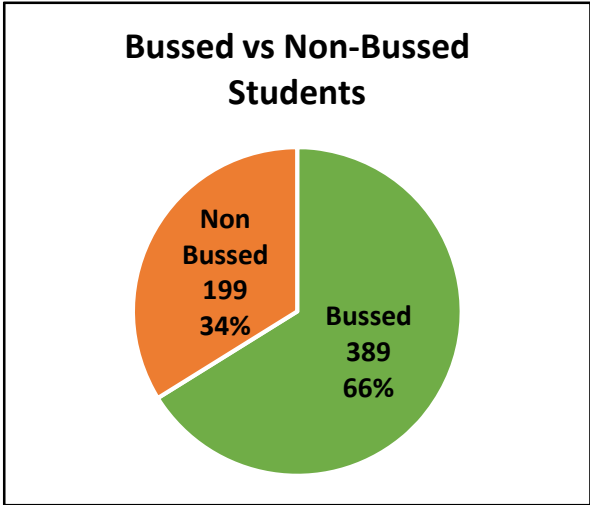

ARNPRIOR DISTRICT HS TRANSPORTATION FACT SHEET

RCJTC Contact Info	
RCJTC Email:	trans@onthebus.ca
RCJTC Tel:	613-732-8419
RCJTC Web:	www.onthebus.ca
Route Planner:	Kim Clouthier
Weather Zone:	Zone 7

Quick Facts:			
Average Ride Time:	32 mins	Longest Ride Time:	99 mins
Average Ride Distance:	17 km	Longest Ride Distance:	69 km
Students with a Sitter:	5	Students with Joint Custody:	42
Walker Temp Seats:	11	Cross Boundary Temp Seats:	16