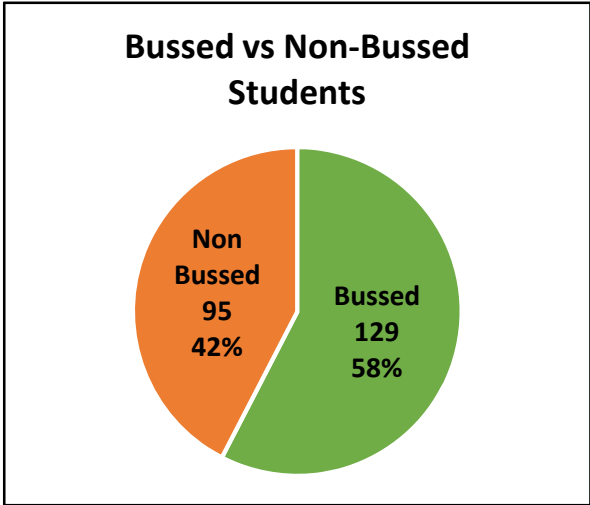

AJ CHARBONNEAU PS TRANSPORTATION FACT SHEET

RCJTC Contact Info	
RCJTC Email:	trans@onthebus.ca
RCJTC Tel:	613-732-8419
RCJTC Web:	www.onthebus.ca
Route Planner:	Kim Clouthier
Weather Zone:	Zone 7