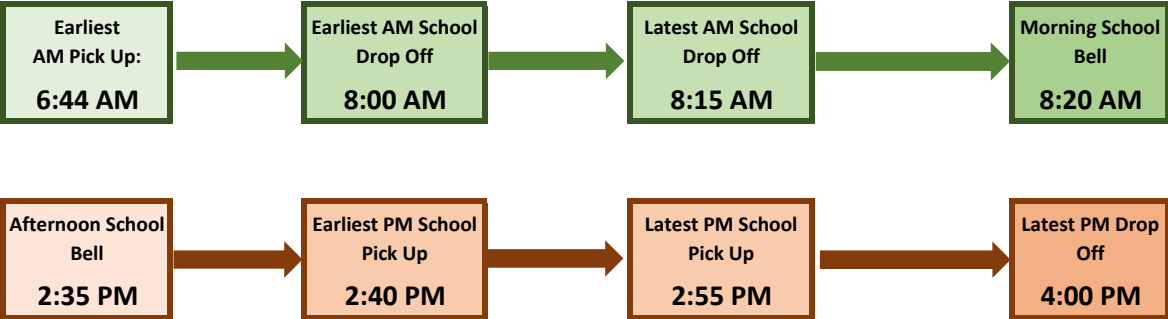

Quick Facts:			
Average Ride Time:	20.45 mins	Longest Ride Time:	83 mins
Average Ride Distance:	8.99 km	Longest Ride Distance:	57.68 km
Students with a Sitter:	80	Students with Joint Custody:	26
Walker Temp Seats:	23	Cross Boundary Temp Seats:	38

Bus routes may be shared with all or some of the following schools:
Arnprior District HS, St. Joseph's (Arnprior)

Bus & Operator List

- 103A RENFREW COUNTY BUS 613-623-9200
- 105N RENFREW COUNTY BUS 613-432-3646
- 107A RENFREW COUNTY BUS 613-623-9200
- 108A RENFREW COUNTY BUS 613-623-9200
- 109A RENFREW COUNTY BUS 613-623-9200
- 110A RENFREW COUNTY BUS 613-623-9200
- 119A RENFREW COUNTY BUS 613-623-9200
- 121A RENFREW COUNTY BUS 613-623-9200
- 123A RENFREW COUNTY BUS 613-623-9200
- 124A RENFREW COUNTY BUS 613-623-9200
- 125A RENFREW COUNTY BUS 613-623-9200
- 126A RENFREW COUNTY BUS 613-623-9200
- 127N RENFREW COUNTY BUS 613-623-9200
- 132A RENFREW COUNTY BUS 613-623-9200
- 137A RENFREW COUNTY BUS 613-623-9200
- 198R RENFREW COUNTY BUS 613-432-3646
- 205A RENFREW COUNTY BUS 613-623-9200
- 211A RENFREW COUNTY BUS 613-623-9200
- 216A RENFREW COUNTY BUS 613-623-9200
- 220A RENFREW COUNTY BUS 613-623-9200
- 222A RENFREW COUNTY BUS 613-623-9200
- 802A RENFREW COUNTY BUS 613-623-9200

22 vehicles total

*Statistics reported as of October 31, 2017.