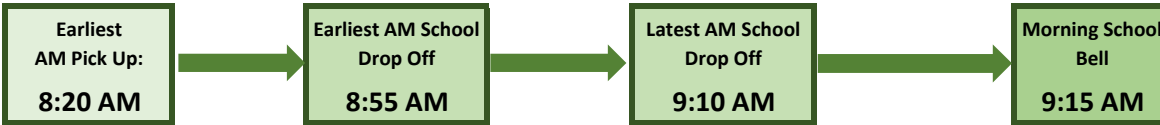

Quick Facts:			
Average Ride Time:	23.42 mins	Longest Ride Time:	54 mins
Average Ride Distance:	15.23 km	Longest Ride Distance:	34.5 km
Students with a Sitter:	52	Students with Joint Custody:	9
Walker Temp Seats:	0	Cross Boundary Temp Seats:	40

Bus routes may be shared with all or some of the following schools:
Not Applicable

Bus & Operator List

132A	RENFREW COUNTY BUS 613-623-9200
137A	RENFREW COUNTY BUS 613-623-9200
205A	RENFREW COUNTY BUS 613-623-9200
211A	RENFREW COUNTY BUS 613-623-9200
216A	RENFREW COUNTY BUS 613-623-9200
220A	RENFREW COUNTY BUS 613-623-9200
222A	RENFREW COUNTY BUS 613-623-9200
855A INV	Sunshine Coach 613-432-2134

8 vehicles total

*Statistics reported as of October 31, 2017.